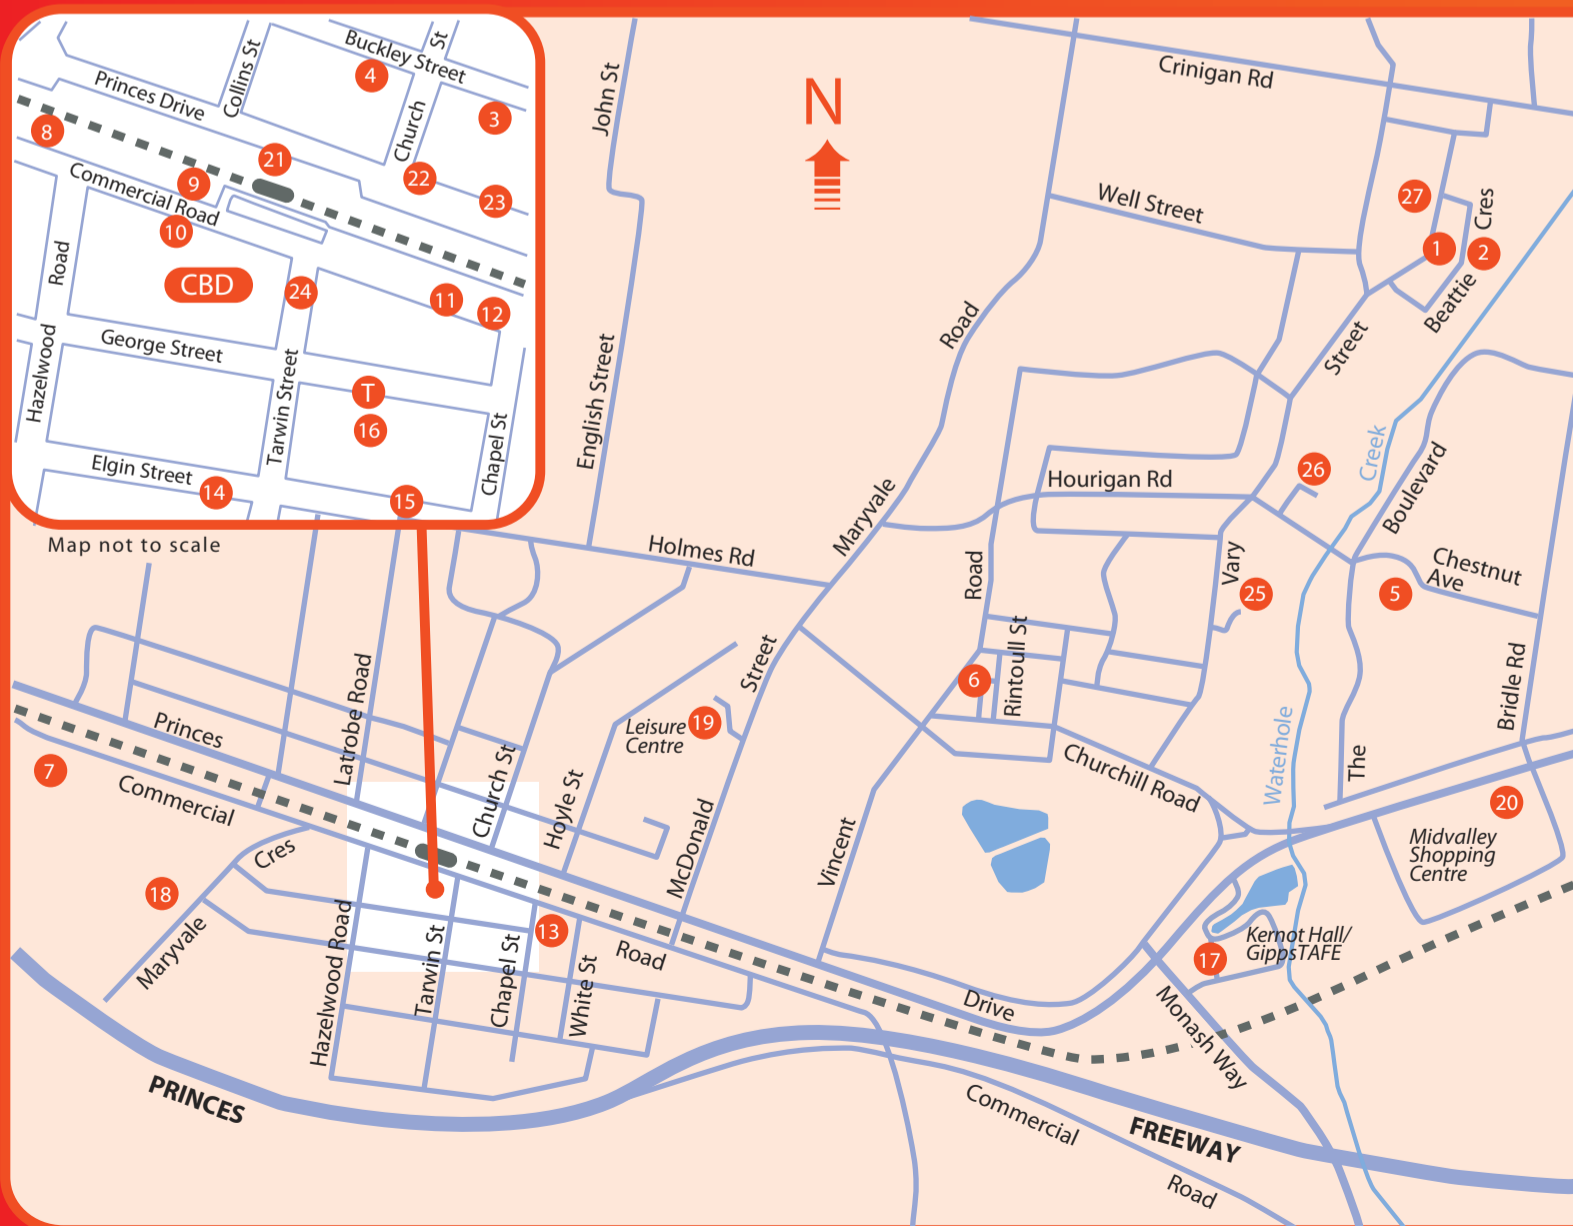

Morwell Accessible Parking Bays

- **T Taxi Rank** George Street
- 1 25 Beattie Crescent
- 2 48 Beattie Crescent
- 3 Buckley Street, Car Park
- 4 70 Buckley Street
- 5 27 Chestnut Avenue, Kiama Kindergarten
- 6 Churchill Lane, Carinya Early Learning
- 7 Commercial Road, I-GAIN
- 8 141 Commercial Road, Council Offices
- 9 170-172 Commercial Road
- 10 Commercial Road, opp 170-172
- 11 234 Commercial Road
- 12 248 Commercial Road
- 13 Commercial Road Primary School
- 14 50-52 Elgin Street, RSL
- 15 63 Elgin Street
- 16 George Street, Coles Car Park
- 17 Kernot Hall/Gipps TAFE
- 18 Maryvale Crescent, Preschool
- 19 McDonald Street, Leisure Centre
- 20 MidValley Shopping Centre
- 21 Princes Drive, Railway Station
- 22 209 Princes Drive, Post Office
- 23 Princes Drive
- 24 Tarwin Street
- 25 Vary Street, Ronald Reserve
- 26 Vary Street, Morwell Park Primary School
- 27 Vary Street, Senior Citizens Centre