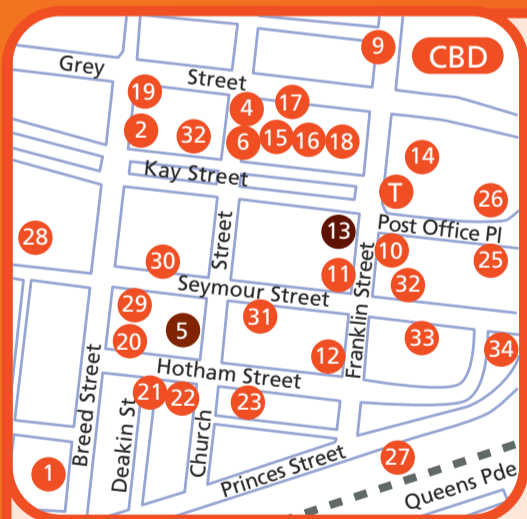

Traralgon Accessible Parking Bays

T	Taxi Rank Franklin Street
1	Breed Street, Kath Teychenne Centre
2	Breed street, Civic Precinct Car Park
3	Catterick Cresnet, Sports Stadium
4	Church Street, Council Offices Car Park
5	Church Street
6	62 Church Street
7	Davidson Street, Tennis Courts
8	Davidson Street, Soccer Oval
9	Franklin Street, Grey Street Primary School
10	136 Franklin Street
11	101 Franklin Street
12	43 Franklin Street
13	Franklin Street
14	Franklin Street, Stockland Plaza basement
15	33 Grey Street, rear
16	37 Grey Street, rear
17	39 Grey Street
18	43 Grey Street
19	Grey Street, Civic Arts Centre
20	Hotham Street, Safeway
21	109 Hotham Street
22	103 Hotham Street
23	81 Hotham Street
24	Peterkin Street, Newman Park
25	Post Office Place, Manny's Market
26	Post Office Place, Stockland Plaza
27	Princes Street, Railway Station
28	Seymour Street, Hubert Osborne Car Park
29	Seymour Street, Safeway
30	Seymour Street, St Michaels Primary School
31	89 Seymour Street
32	Seymour Street
33	Seymour Street, Multi-Level Car Park
34	7 Seymour Street
35	Smith Street
36	Victory Park, Monomeath Senior Citizens
37	Whittakers Road, Recreation Reserve
38	Mathews Cresnet