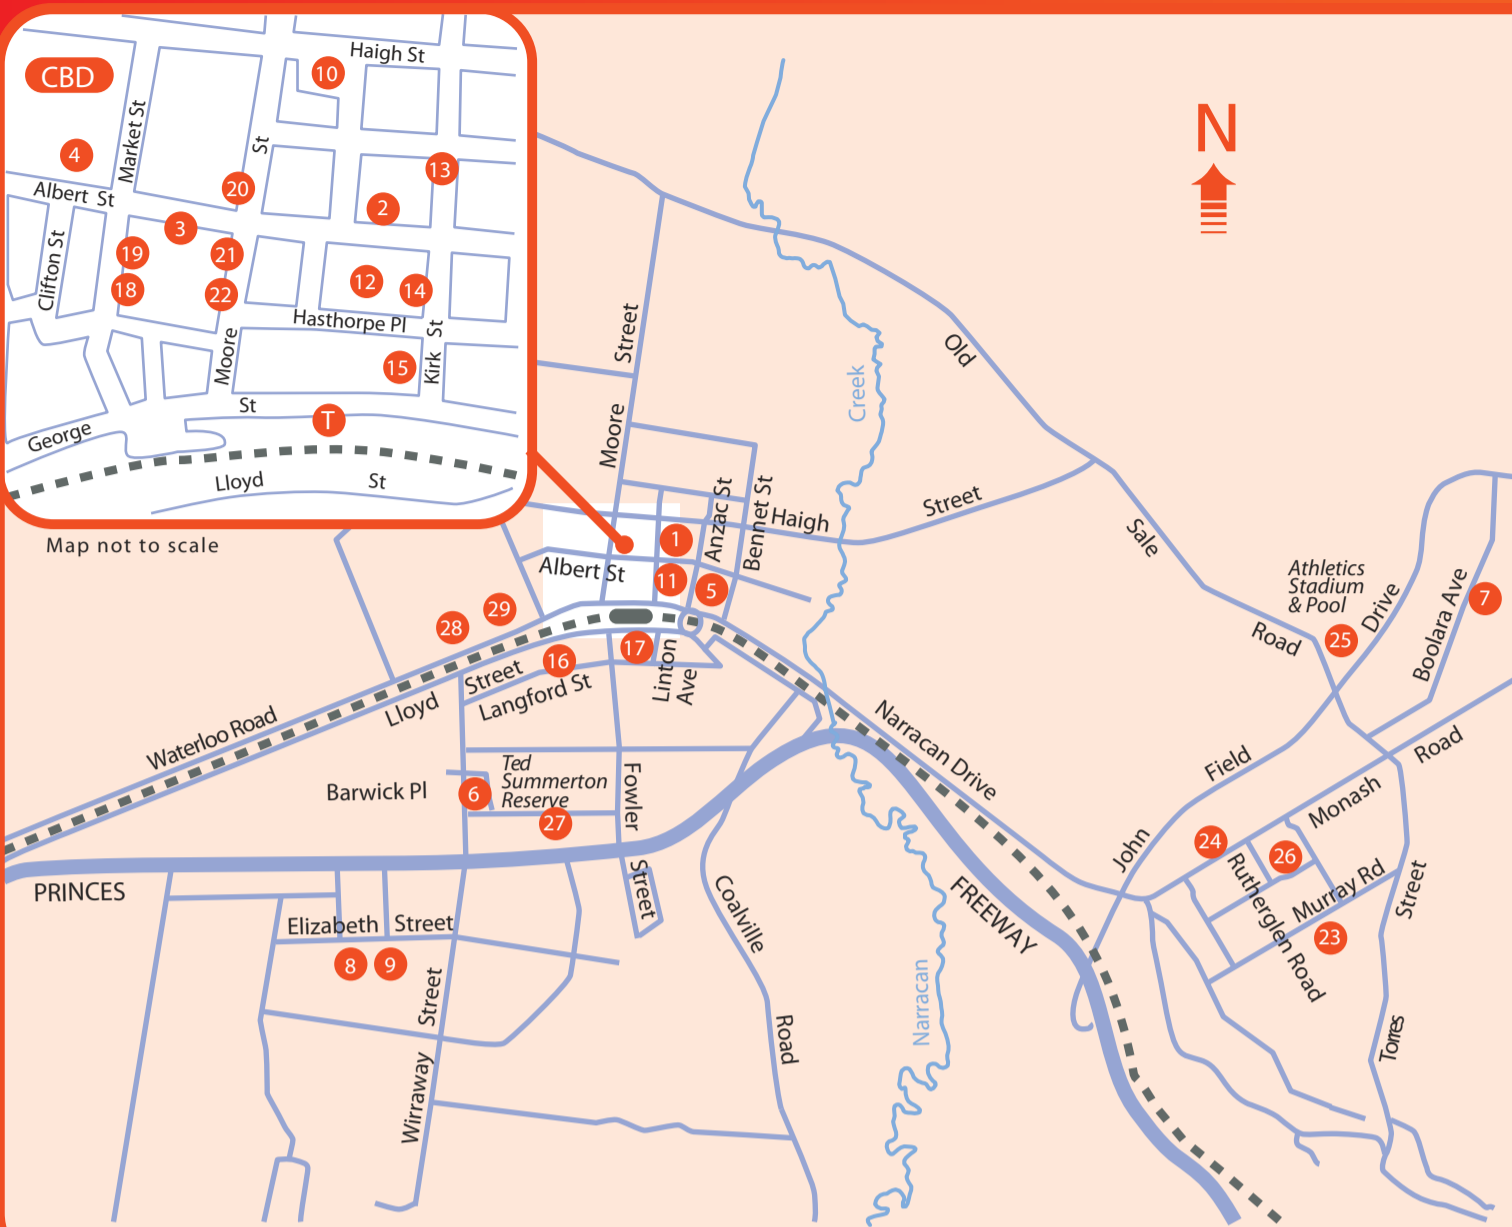

### Churchill

Georgina Place, Hazelwood Village,  
Manning Drive, Gaskin Park,  
McDonald Way, Leisure Centre

# Accessible Parking Bays in Latrobe City

# Moe/Newborough Accessible Parking Bays

- T Taxi Rank** George Street, Moe
- 1 Albert Street, Primary School, Moe
- 2 46-48 Albert Street, Moe
- 3 85 Albert Street, Moe
- 4 Albert Street, Coles Supermarket, Moe
- 5 3 Anzac Street, Moe
- 6 Barwick Place, Moe
- 7 Boolarra Avenue, Senior Citizens Centre
- 8 35 Elizabeth Street, Moe
- 9 49 Elizabeth Street, Moe
- 10 11 Haigh Street, Moe
- 11 Hasthorpe Place, Safeway Supermarket
- 12 Hasthorpe Place, rear Moe Town Hall
- 13 Kirk Street, Library Moe
- 14 16 Kirk Street, Moe
- 15 2 Kirk Street, Moe
- 16 45 Langford Street, Moe
- 17 Linton Avenue, Moe
- 18 Market Street, Plaza Entrance, Moe
- 19 Market Street, East Side, Moe
- 20 Moore Street, Cnr Albert Street, Moe
- 21 36 Moore Street, Moe
- 22 Moore Street, Plaza Entrance, Moe
- 23 Murray Road Pre School, Newborough
- 24 41 Monash Road, Newborough
- 25 Old Sale Road, Moe/Newborough Sports Centre
- 26 Rutherglen Road, Newborough
- 27 Ted Summerton Reserve, Moe
- 28 Waterloo Road, Moe Racing Club
- 29 Waterloo Road, Moe Bowling Club