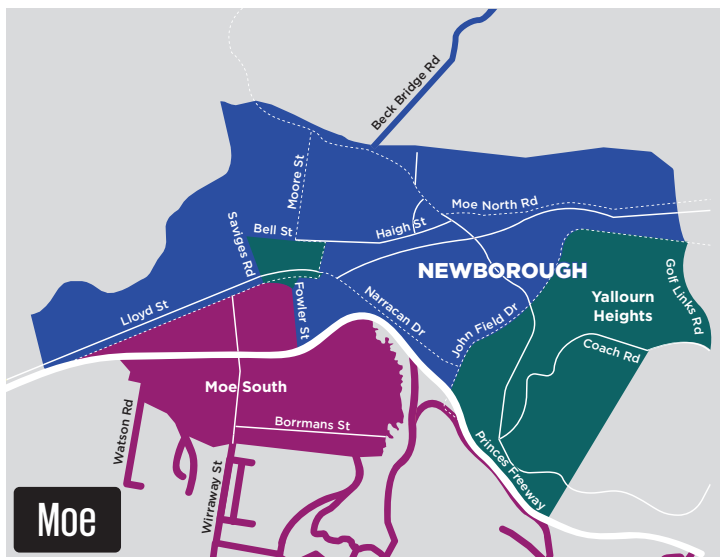

June

S	M	T	W	T	F	S
				1	2	3
4	5	6	7	8	9	10
11	12	13	14	15	16	17
18	19	20	21	22	23	24
25	26	27	28	29	30	

Area B 2027

Waste collection days

- Wed
 - Area A
 - Area B
- Thu
 - Area A

- Tue
 - Area A
 - Area B
- Thu
 - Area A
- Fri
 - Area A
 - Area B

- Mon
 - Area A
 - Area B
- Tue
 - Area A

Small town collection days

Town	Day	Area	Town	Day	Area
Boolarra	Thu	B	Churchill	Thu	B
Cowwarr	Tue	B	Glengarry	Tue	B
Hazelwood	Thu	B	Hazelwood North	Thu	A
Hazelwood South	Thu	B	Hernes Oak	Mon	A
Jeeralang	Thu	B	Jeeralang Junction	Thu	B
Tanjil East	Tue	A	Tanjil South	Tue	A
Toongabbie	Tue	B	Traralgon South	Wed	A
Tyers	Tue	B	Yallourn North	Tue	A
Yinnar	Thu	B	Yinnar South	Thu	B