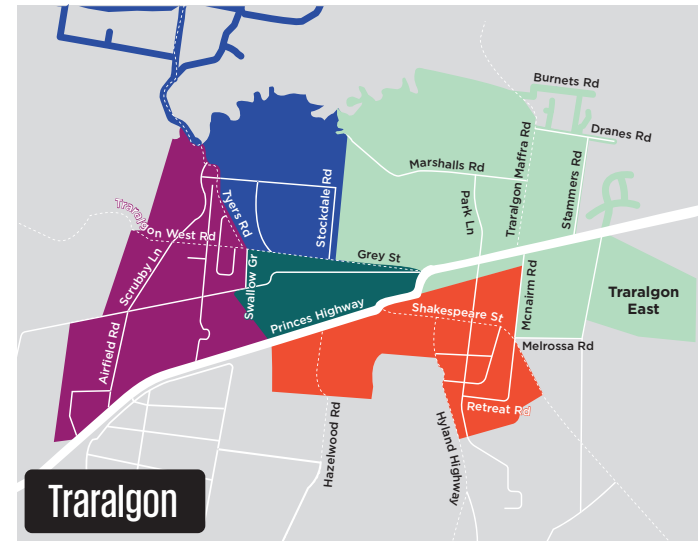

April

S	M	T	W	T	F	S
				1	2	3
4	5	6	7	8	9	10
11	12	13	14	15	16	17
18	19	20	21	22	23	24
25	26	27	28	29	30	

May

S	M	T	W	T	F	S
						1
2	3	4	5	6	7	8
9	10	11	12	13	14	15
16	17	18	19	20	21	22
23	24	25	26	27	28	29
30	31					

June

S	M	T	W	T	F	S
				1	2	3
4	5	6	7	8	9	10
11	12	13	14	15	16	17
18	19	20	21	22	23	24
25	26	27	28	29	30	

Area B 2027

Waste collection days

- Wed
 - Area A
 - Area B
- Thu
 - Area A

- Tue
 - Area A
 - Area B
- Thu
 - Area A
- Fri
 - Area A
 - Area B

- Mon
 - Area A
 - Area B
- Tue
 - Area A

Small town collection days

Town	Day	Area	Town	Day	Area
Boolarra	Thu	B	Churchill	Thu	B
Cowwarr	Tue	B	Glengarry	Tue	B
Hazelwood	Thu	B	Hazelwood North	Thu	A
Hazelwood South	Thu	B	Hernes Oak	Mon	A
Jeeralang	Thu	B	Jeeralang Junction	Thu	B
Tanjil East	Tue	A	Tanjil South	Tue	A
Toongabbie	Tue	B	Traralgon South	Wed	A
Tyers	Tue	B	Yallourn North	Tue	A
Yinnar	Thu	B	Yinnar South	Thu	B