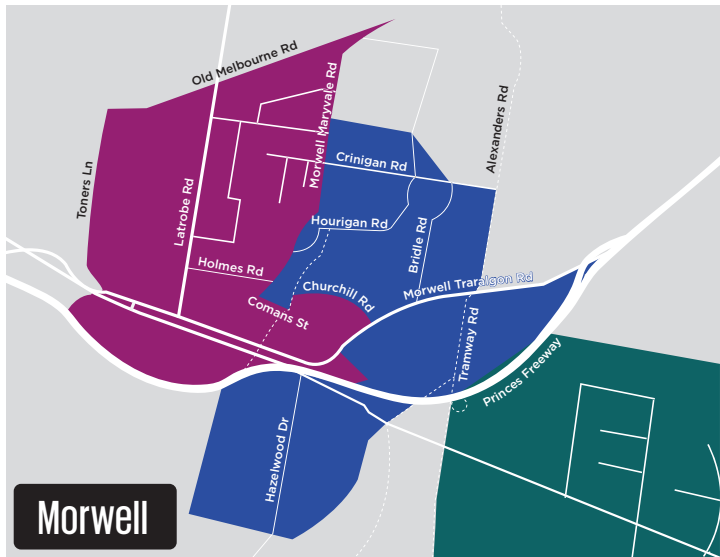

February

S	M	T	W	T	F	S
31	1	2	3	4	5	6
7	8	9	10	11	12	13
14	15	16	17	18	19	20
21	22	23	24	25	26	27
28						

March

S	M	T	W	T	F	S
	1	2	3	4	5	6
7	8	9	10	11	12	13
14	15	16	17	18	19	20
21	22	23	24	25	26	27
28	29	30	31			

April

S	M	T	W	T	F	S
				1	2	3
4	5	6	7	8	9	10
11	12	13	14	15	16	17
18	19	20	21	22	23	24
25	26	27	28	29	30	

May

S	M	T	W	T	F	S
						1
2	3	4	5	6	7	8
9	10	11	12	13	14	15
16	17	18	19	20	21	22
23	24	25	26	27	28	29
30	31					

June

S	M	T	W	T	F	S
				1	2	3
4	5	6	7	8	9	10
11	12	13	14	15	16	17
18	19	20	21	22	23	24
25	26	27	28	29	30	

Area B 2027

Waste collection days

- Wed
 - Area A
 - Area B
- Thu
 - Area A

- Tue
 - Area A
 - Area B
- Thu
 - Area A
- Fri
 - Area A
 - Area B

- Mon
 - Area A
 - Area B
- Tue
 - Area A

Small town collection days

Town	Day	Area	Town	Day	Area
Boolarra	Thu	B	Churchill	Thu	B
Cowwarr	Tue	B	Glengarry	Tue	B
Hazelwood	Thu	B	Hazelwood North	Thu	A
Hazelwood South	Thu	B	Hernes Oak	Mon	A
Jeeralang	Thu	B	Jeeralang Junction	Thu	B
Tanjil East	Tue	A	Tanjil South	Tue	A
Toongabbie	Tue	B	Traralgon South	Wed	A
Tyers	Tue	B	Yallourn North	Tue	A
Yinnar	Thu	B	Yinnar South	Thu	B