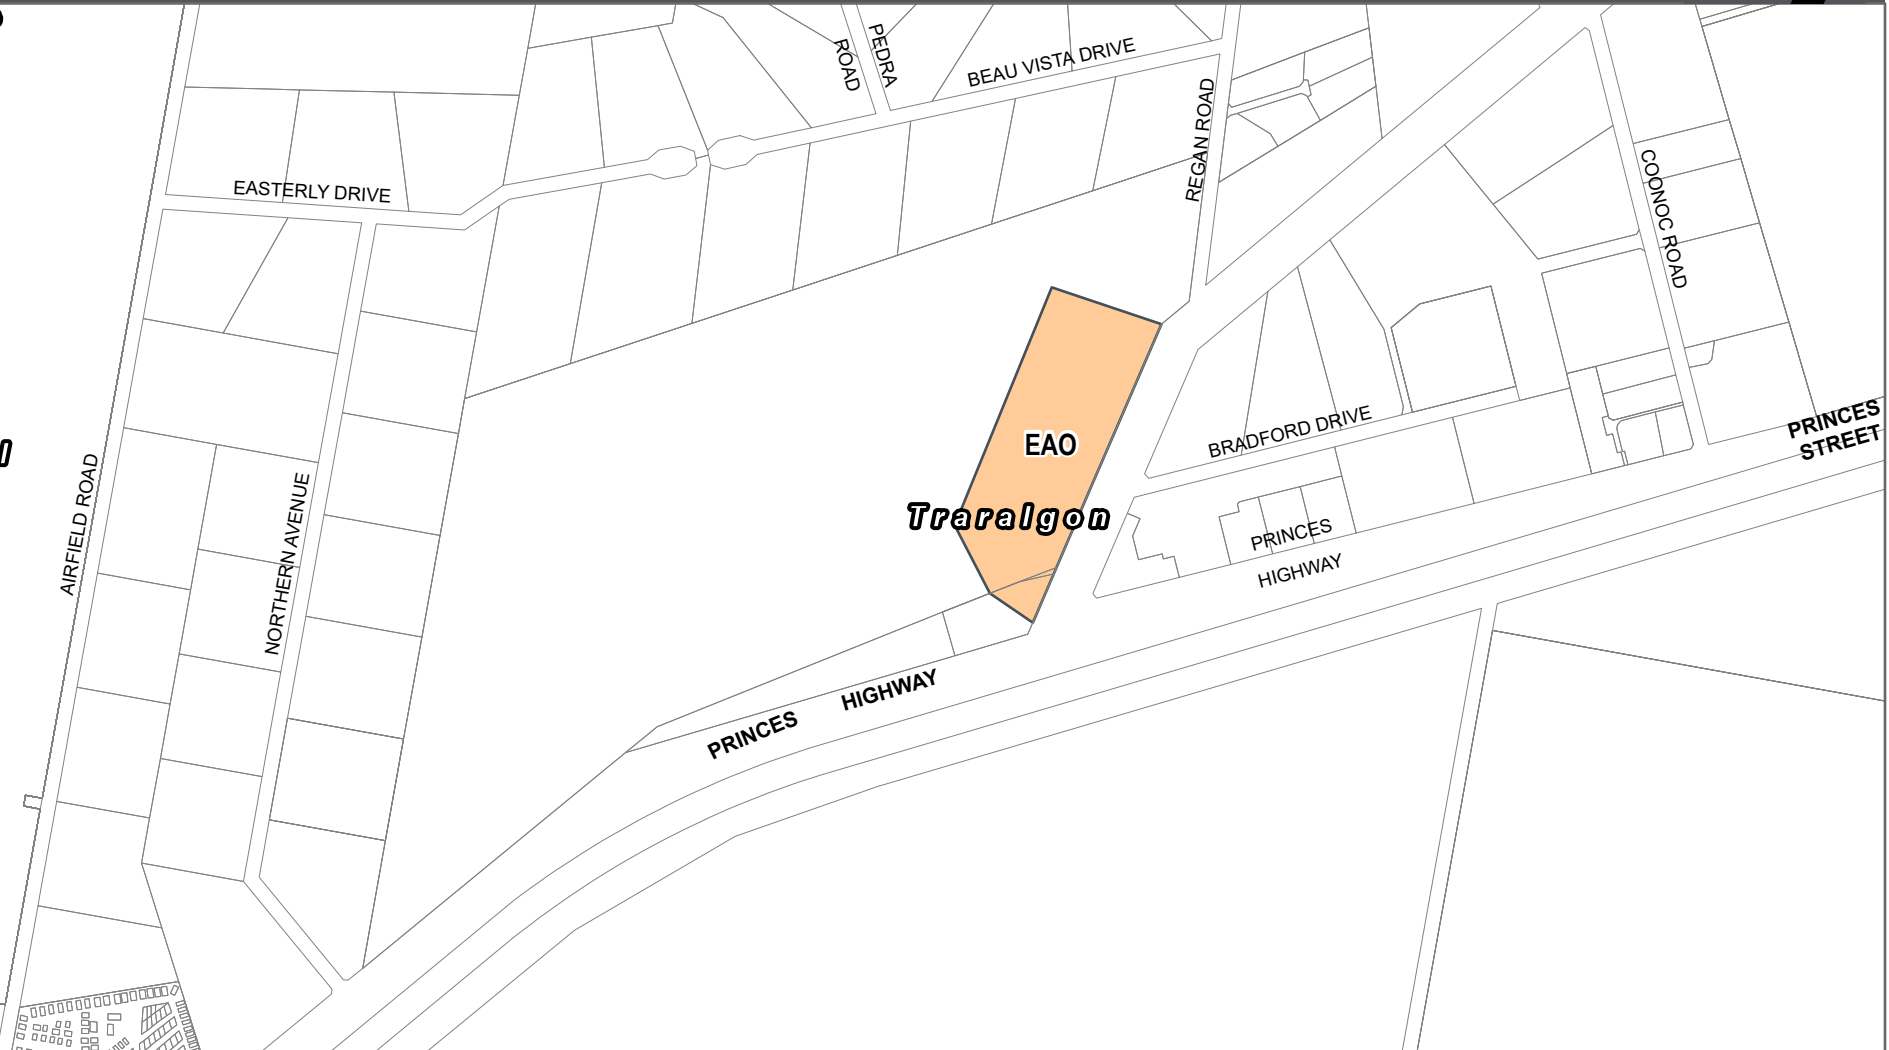

LATROBE PLANNING SCHEME - LOCAL PROVISION AMENDMENT C152latr

Maryvale

Morwell

EAO
Traralgon

LEGEND

-  EAO - Environmental Audit Overlay
-  Local Government Area

Disclaimer

This publication may be of assistance to you but the State of Victoria and its employees do not guarantee that the publication is without flaw of any kind or is wholly appropriate for your particular purposes and therefore disclaims all liability for any error, loss or other consequence which may arise from you relying on any information in this publication.

© The State of Victoria Department of Transport and Planning 2025

Planning Spatial Services
Print Date: 24/11/2025
Amendment Version: 1

Department of Transport and Planning

Part of Planning Scheme Map 85EAO