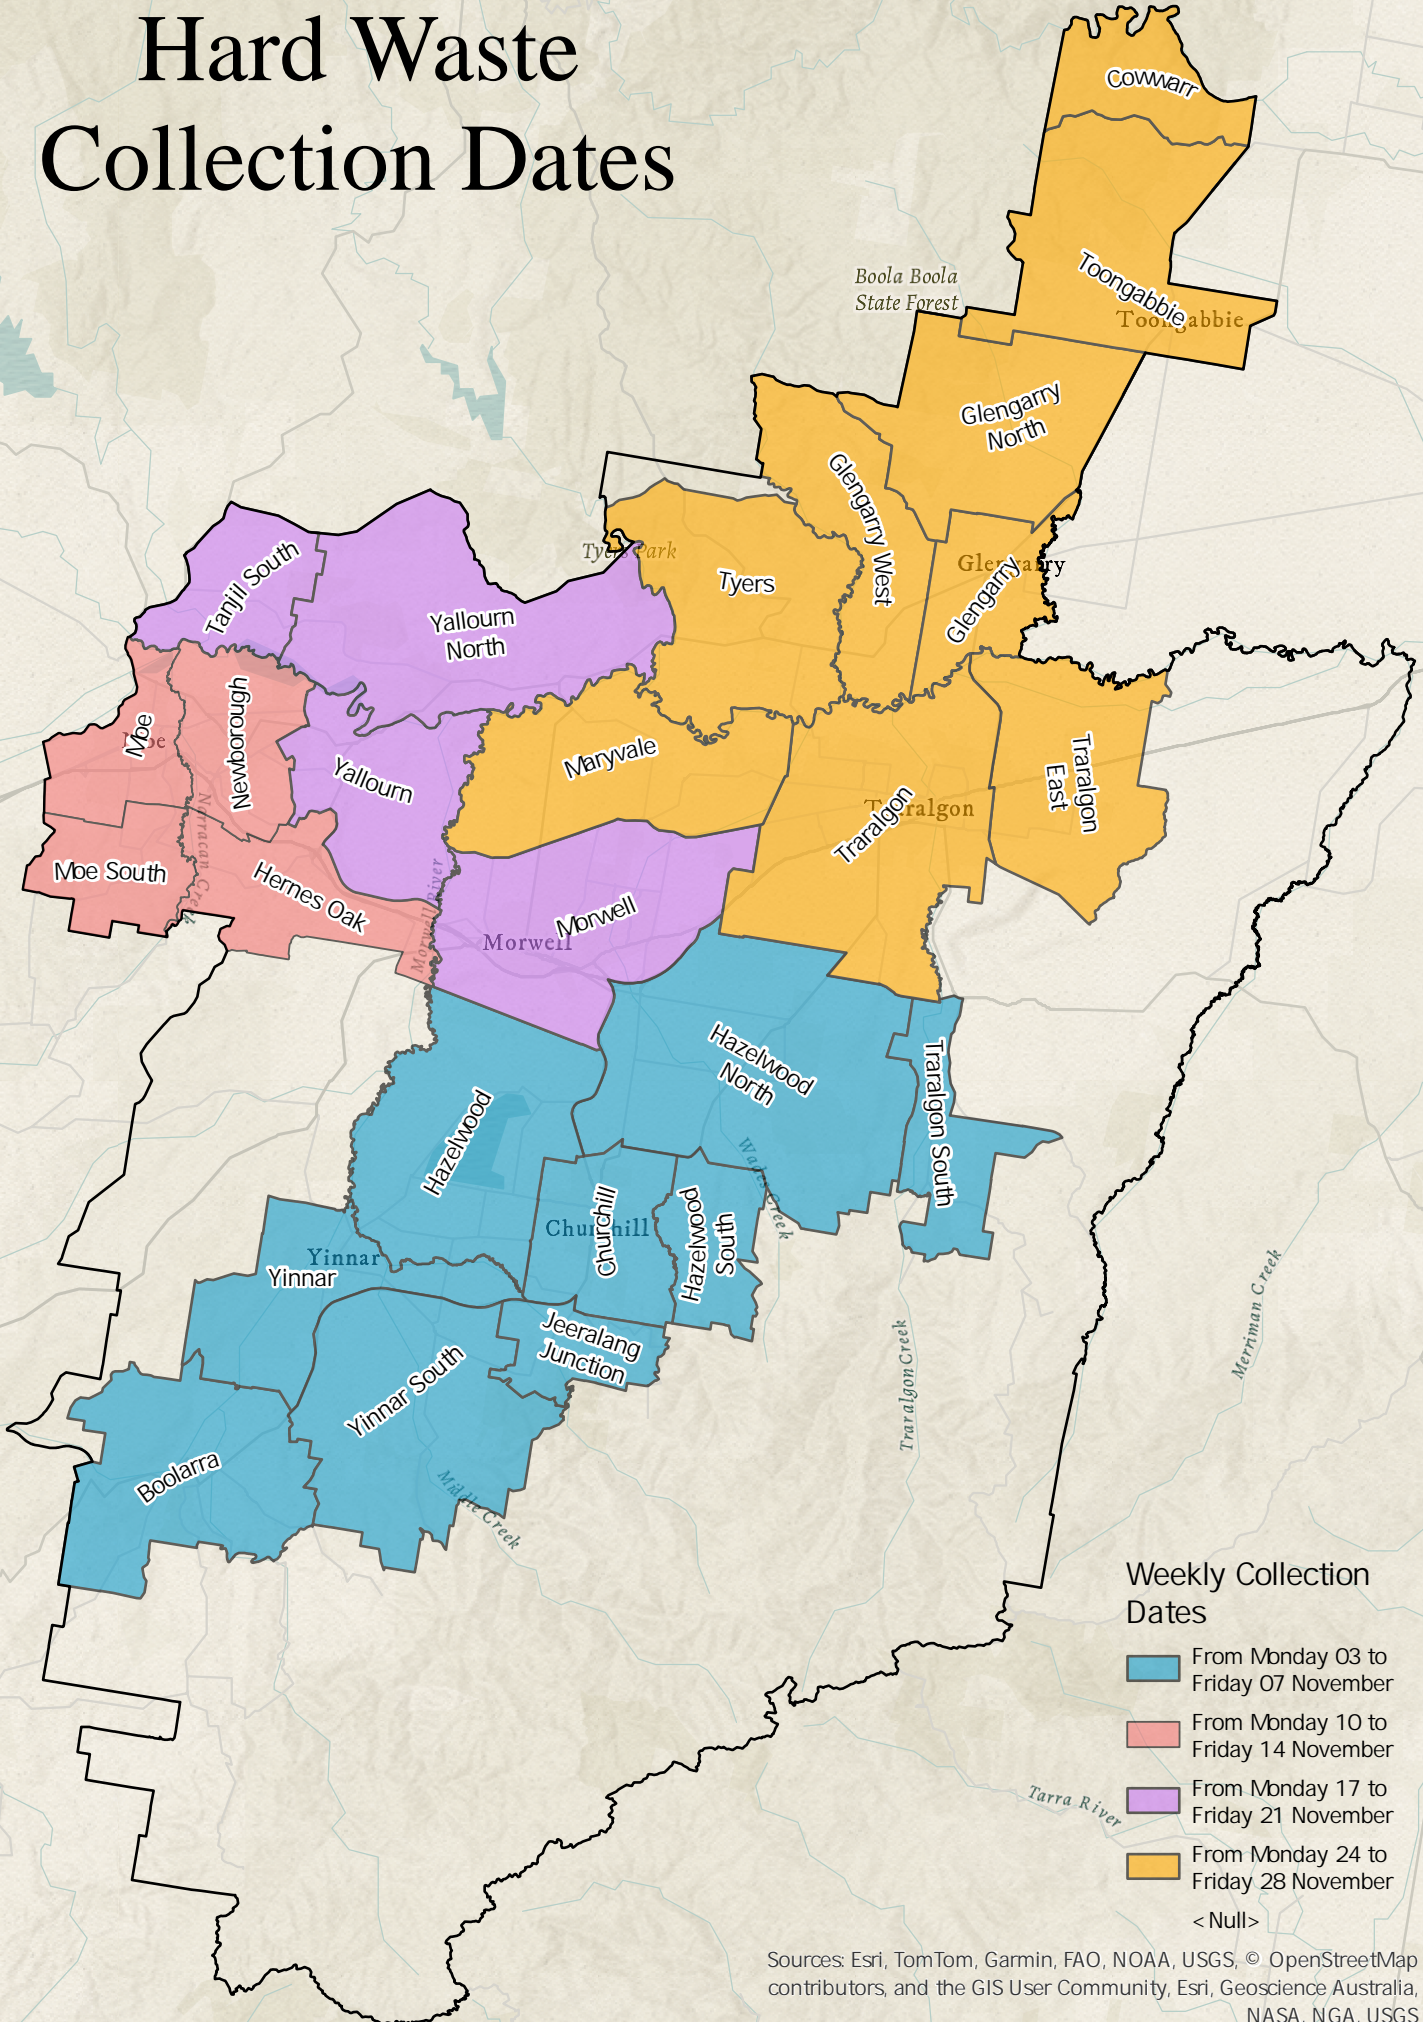

# Hard Waste Collection Dates

### Weekly Collection Dates

- From Monday 03 to Friday 07 November
- From Monday 10 to Friday 14 November
- From Monday 17 to Friday 21 November
- From Monday 24 to Friday 28 November
- < Null >

Sources: Esri, TomTom, Garmin, FAO, NOAA, USGS, © OpenStreetMap contributors, and the GIS User Community, Esri, Geoscience Australia, NASA, NGA, USGS