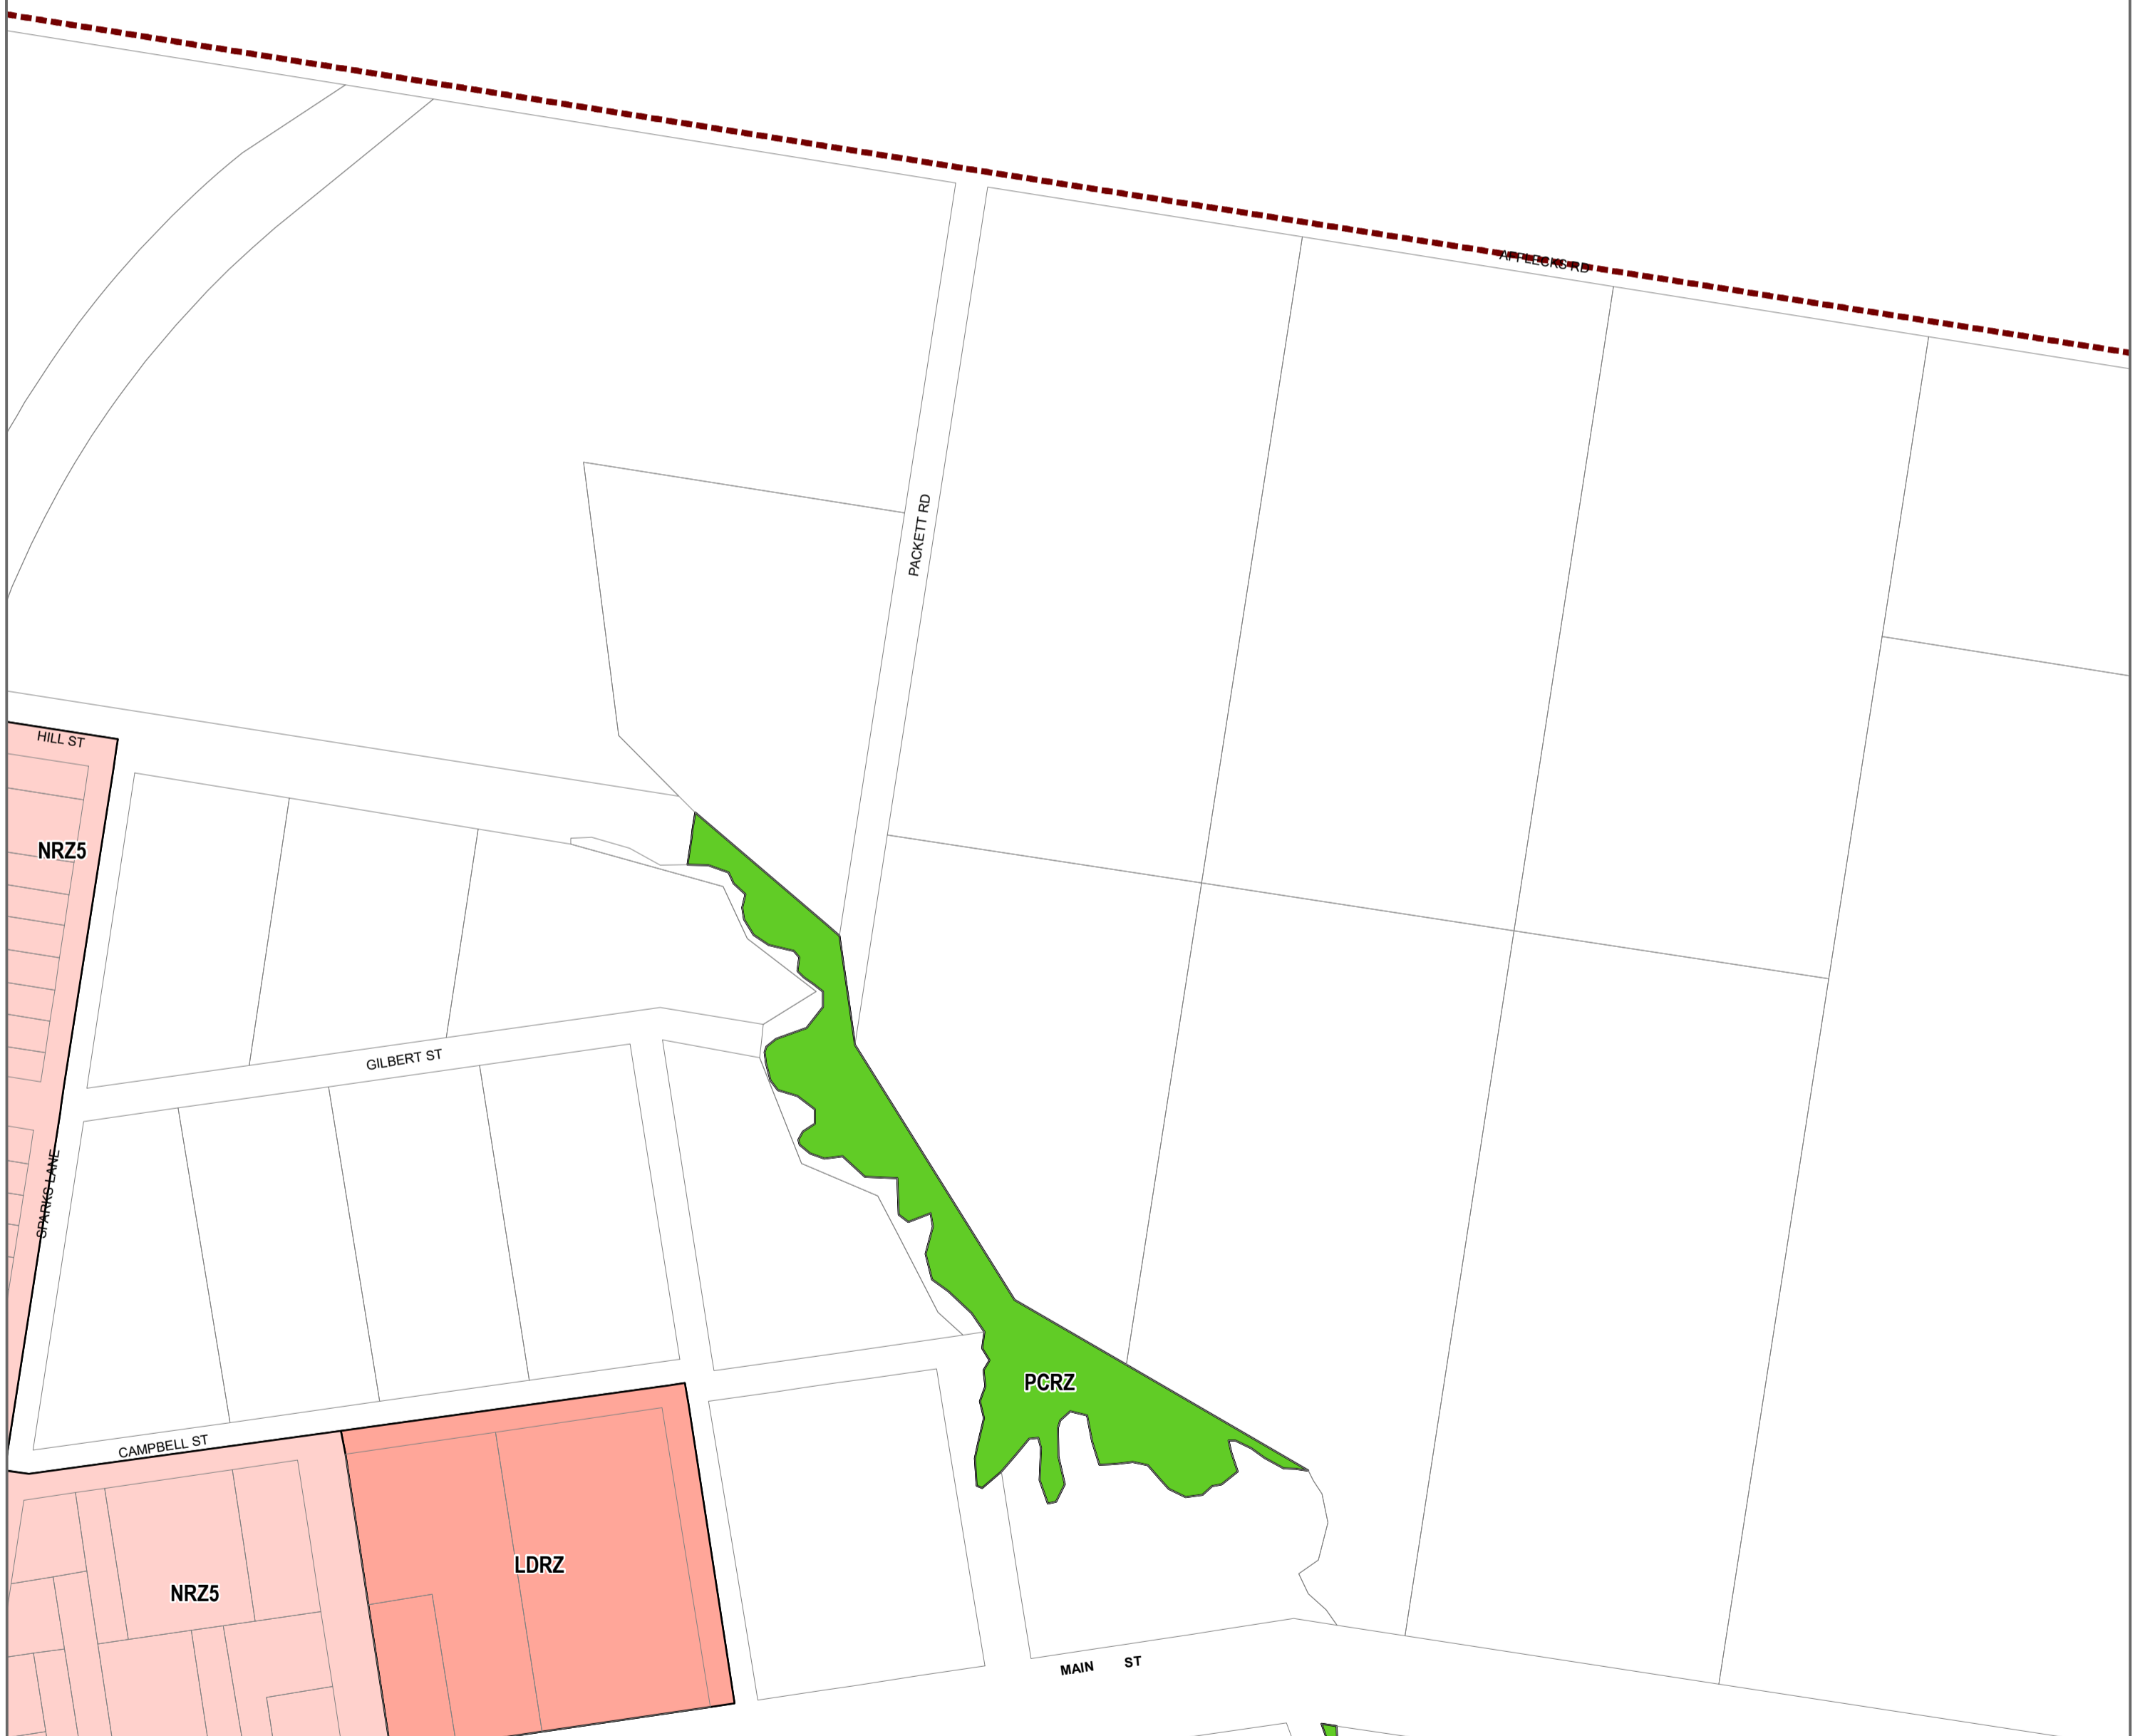

**WELLINGTON  
 SHIRE**

**LEGEND**

- LDRZ - Low Density Residential Zone
- NRZ - Neighbourhood Residential Zone
- PCRZ - Public Conservation and Resource Zone

Municipal Boundary

**Disclaimer**  
 This publication may be of assistance to you but the State of Victoria and its employees do not guarantee that the publication is without flaw of any kind or is wholly appropriate for your particular purposes and therefore disclaims all liability for any error, loss or other consequence which may arise from you relying on any information in this publication.

© The State of Victoria Department of Environment, Land, Water and Planning 2020

Planning Group  
 Printed: 17/08/2020  
 Amendment Version: 1

Environment,  
 Land, Water  
 and Planning

**INDEX TO ADJOINING SCHEME MAPS**