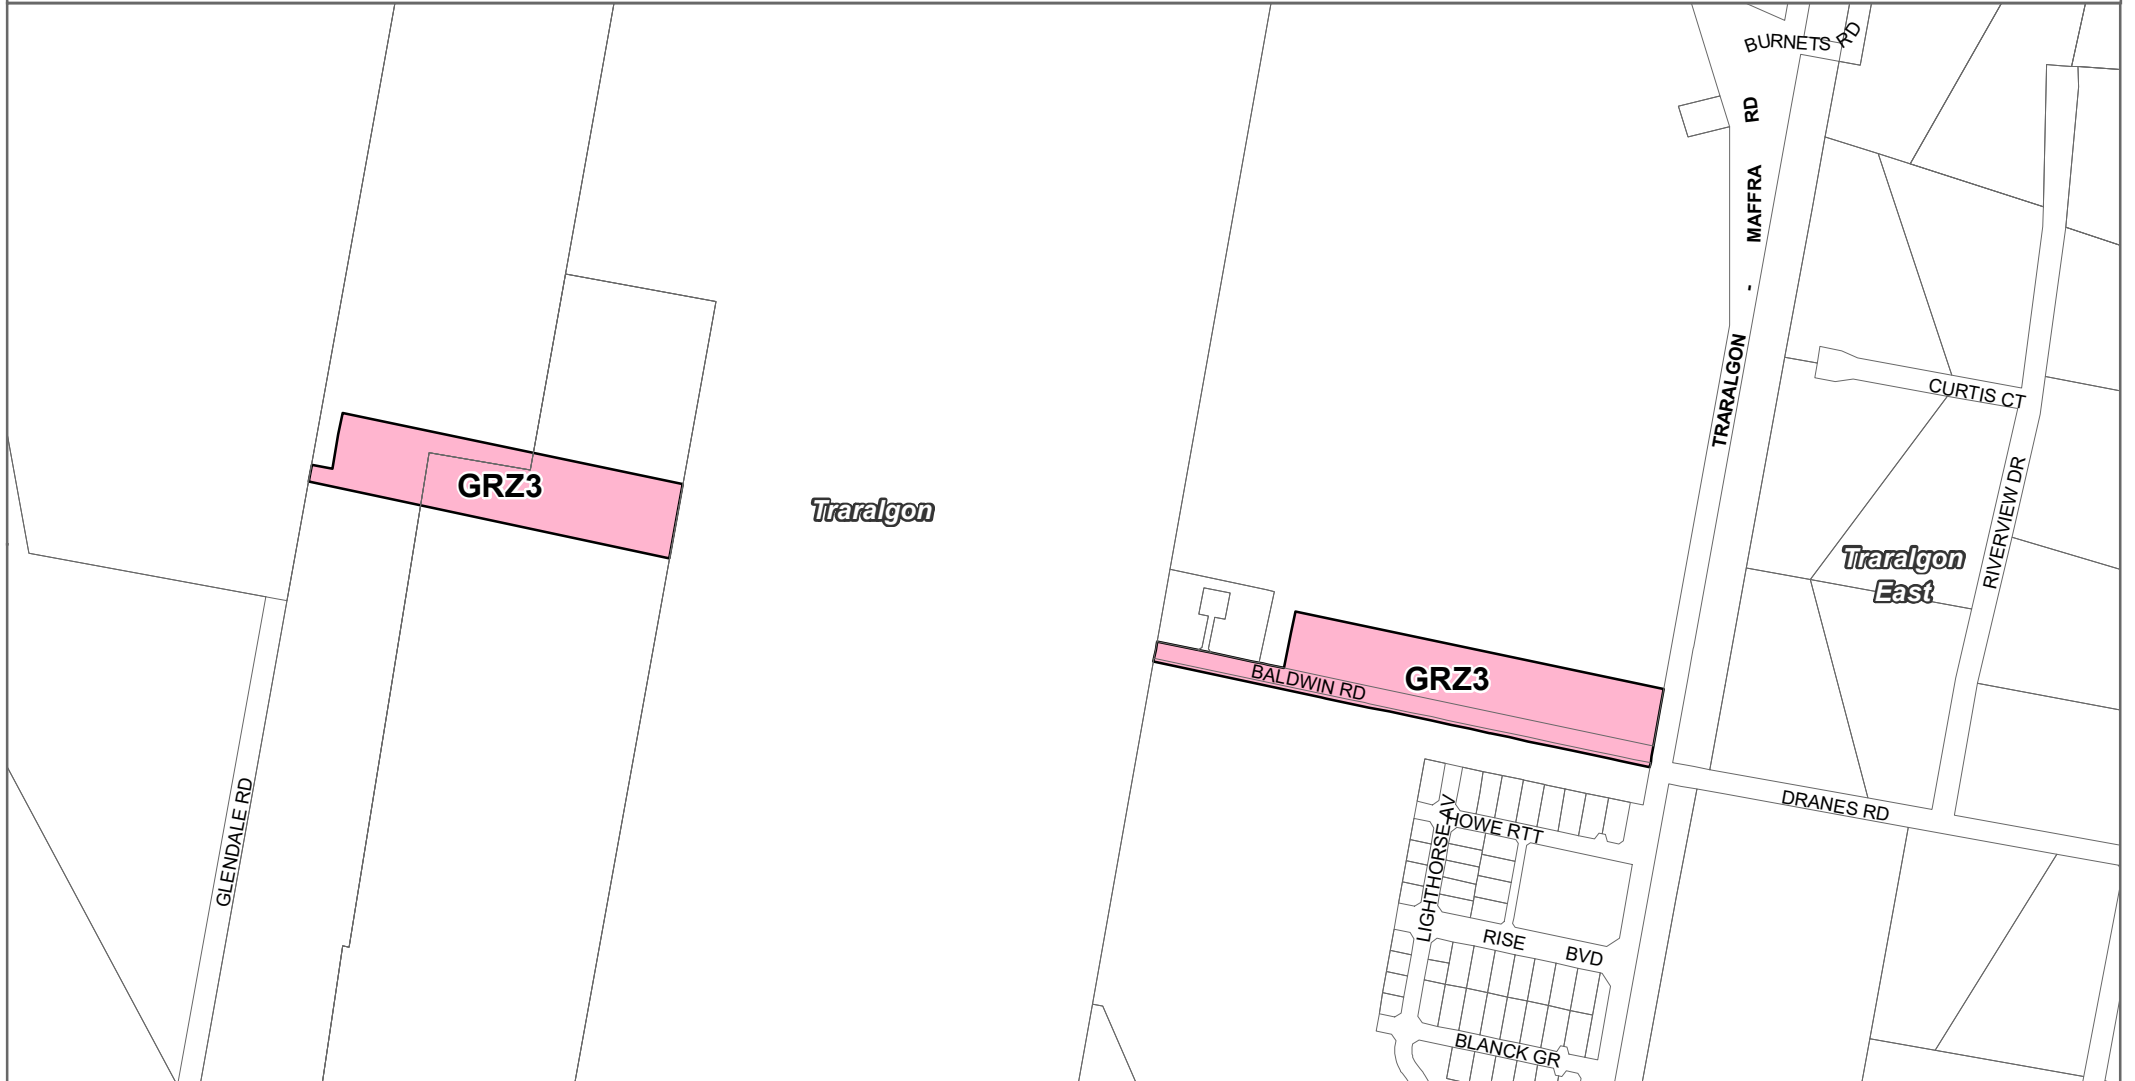

LATROBE PLANNING SCHEME - LOCAL PROVISION AMENDMENT C114

LEGEND

-  GRZ - General Residential Zone
-  Local Government Area

Disclaimer

This publication may be of assistance to you but the State of Victoria and its employees do not guarantee that the publication is without flaw of any kind or is wholly appropriate for your particular purposes and therefore disclaims all liability for any error, loss or other consequence which may arise from you relying on any information in this publication.

© The State of Victoria Department of Environment, Land, Water and Planning 2019

Planning Group

Print Date: 3/10/2019

Amendment Version: 5

NORTH

Environment,
Land, Water
and Planning

Part of Planning Scheme Map 63