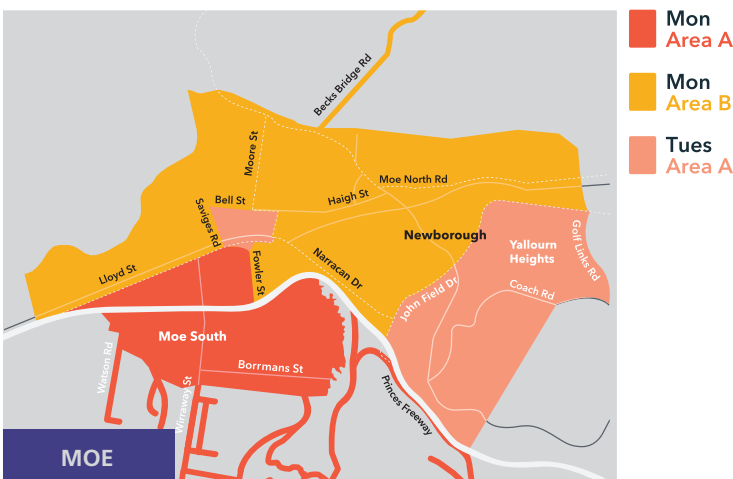

www.latrobe.vic.gov.au/Our_Services/Waste/Bin_Collection

SMALL TOWN COLLECTION DAYS

Town	Day	Area	Town	Day	Area
Boolarra	Thurs	B	Churchill	Thurs	B
Cowwarr	Tues	B	Glengarry	Tues	B
Hazelwood	Thurs	B	Hazelwood North	Thurs	A
Hazelwood South	Thurs	B	Hernes Oak	Mon	A
Jeeralang	Thurs	B	Jeeralang Junction	Thurs	B
Tanjil East	Tues	A	Tanjil South	Tues	A
Toongabbie	Tues	B	Traralgon South	Wed	A
Tyers	Tues	B	Yallourn North	Tues	A
Yinnar	Thurs	B	Yinnar South	Thurs	B