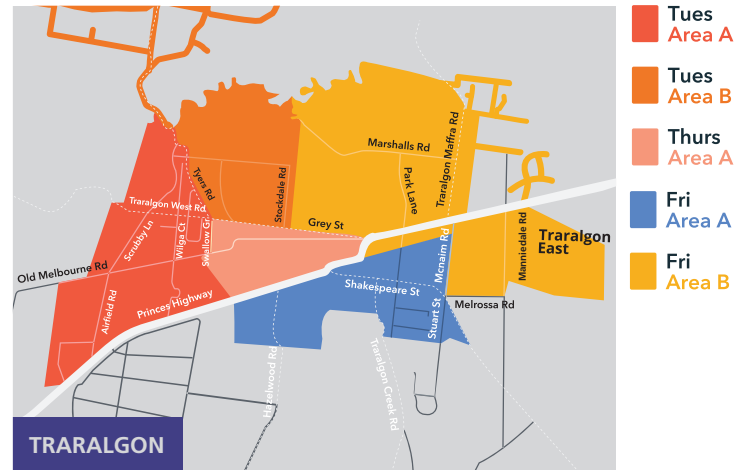

www.latrobe.vic.gov.au/Our_Services/Waste/Bin_Collection

SMALL TOWN COLLECTION DAYS

Town	Day	Area	Town	Day	Area
Boolarra	Thurs	B	Churchill	Thurs	B
Cowwarr	Tues	B	Glengarry	Tues	B
Hazelwood	Thurs	B	Hazelwood North	Thurs	A
Hazelwood South	Thurs	B	Hernes Oak	Mon	A
Jeeralang	Thurs	B	Jeeralang Junction	Thurs	B
Tanjil East	Tues	A	Tanjil South	Tues	A
Toongabbie	Tues	B	Traralgon South	Wed	A
Tyers	Tues	B	Yallourn North	Tues	A
Yinnar	Thurs	B	Yinnar South	Thurs	B